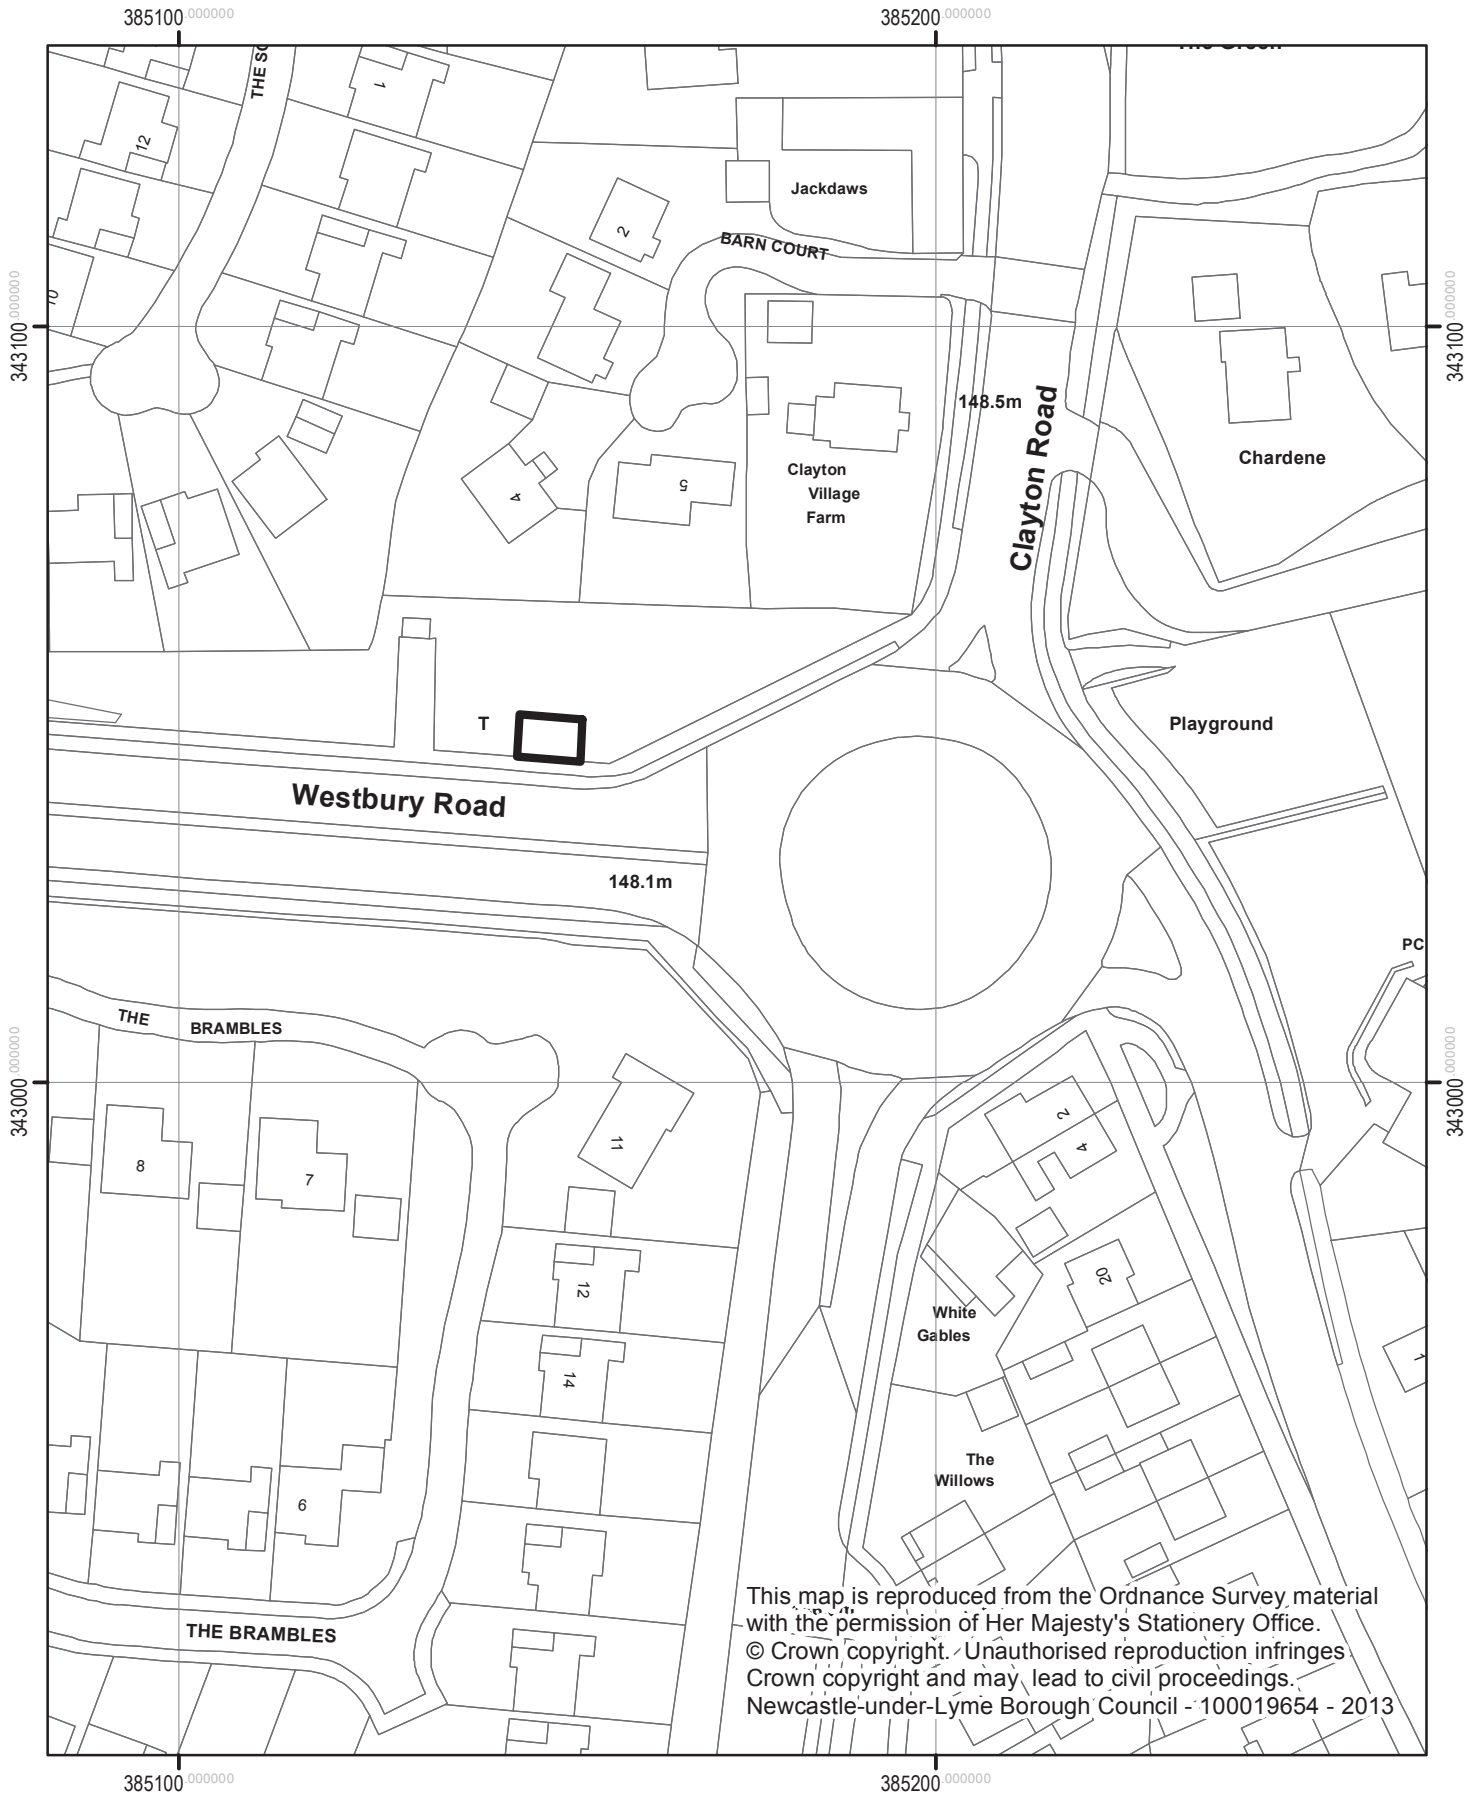

15/00955/FUL  
Land off Westbury Road, Clayton

NEWCASTLE-UNDER-LYME  
BOROUGH COUNCIL

This map is reproduced from the Ordnance Survey material with the permission of Her Majesty's Stationery Office. © Crown copyright. Unauthorised reproduction infringes Crown copyright and may lead to civil proceedings. Newcastle-under-Lyme Borough Council - 100019654 - 2013